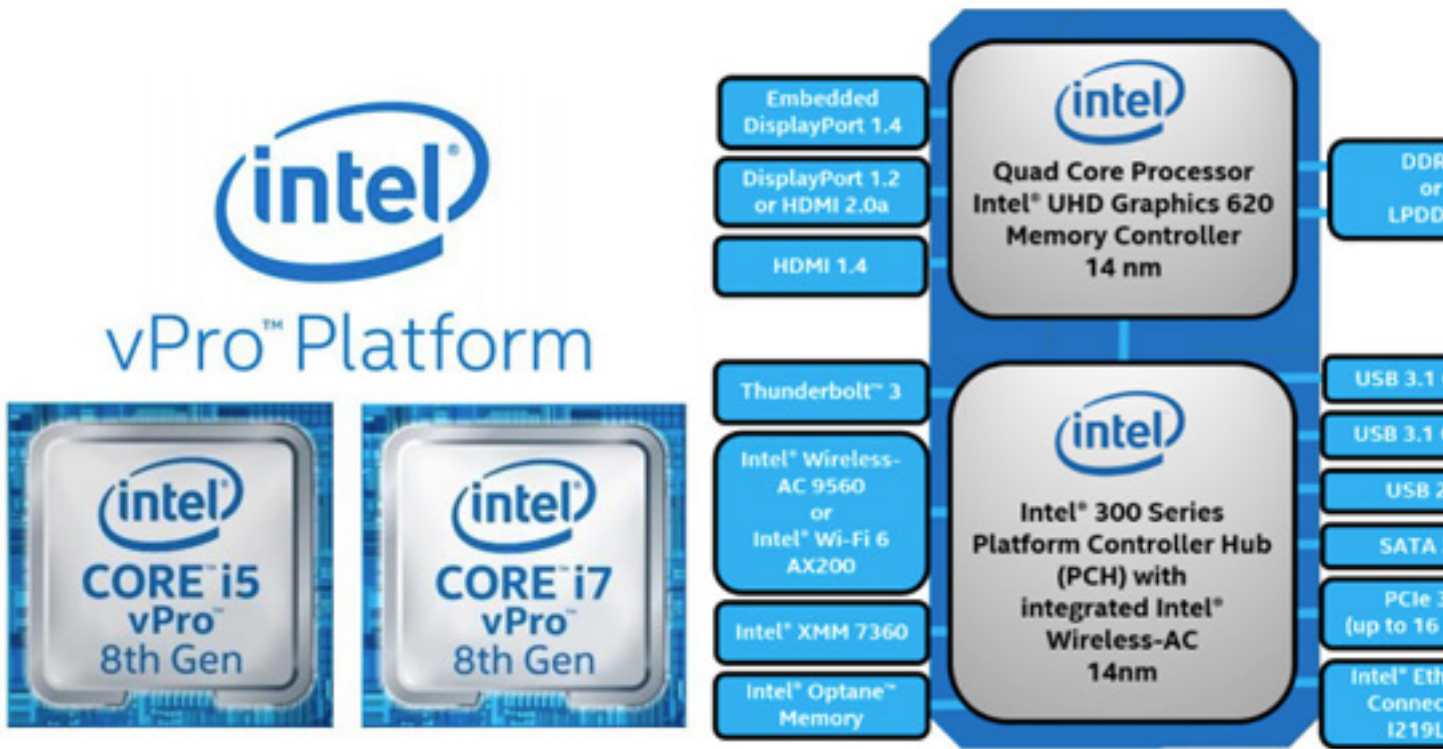

EMPOWERING MOBILE WORKERS WITH AMAZING PERFORMANCE

THE PERFECT BALANCE
PERFORMANCE, BATTERY LIFE, CONNECTIVITY & MOBILITY

LEAVE THE CHARGER BEHIND
UP TO 11 HRS BATTERY LIFE FOR A PRODUCTIVE WORK DAY*

BETTER OVERALL PERFORMANCE VS. 3 YEAR OLD PC⁸
UP TO 65%

2X FASTER LAUNCH
OF DOCUMENTS, SPREADSHEETS AND PRESENTATIONS WHILE TRANSFERRING LARGE FILES WITH INTEL® OPTANE™ MEMORY H10 W/ SOLID STATE STORAGE VS SSD ALONE⁷

Performance results are based on testing as of March 21, 2019 and may not reflect all publicly available security updates. See configuration disclosure for details. No product or component can be absolutely secure. Software and workloads used in performance tests may have been optimized for performance only on Intel microprocessors. Performance tests, such as 5*mark and MobileMark, are measured using specific computer systems, components, software, operations and functions. Any change to any of these factors may cause the results to vary. You should consult other information and performance tests to make sure you are fully evaluating your contemplated purchase, including the performance of that product when combined with other products. For more complete information about performance and benchmark results, visit <https://www.intel.com/performance>.

Under embargo until April 16, 2019 at 6:00 AM PT.

Spinta da Intel Core i5/i7 vPro Whiskey Lake per notebook, più sicuri e potenti - Notebook Italia