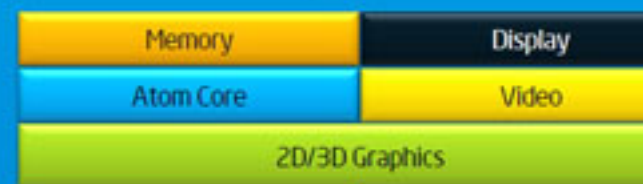

Intel® Atom™ Processor N2600/N2800 Platform Architecture

Key Changes

- Advanced 32nm Technology
- Higher CPU Frequency
- Faster Memory DDR3-800/1066
- Integrated Full HD Video Decode
- Lower TDP¹
- Lower Avg. Power¹ to Enable No-worry Battery Life

Intel Atom Processor N2600 Microprocessor