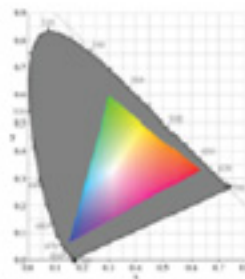

DP v1.2 enables High Color Range Quad Full HD delivered over standard DisplayPort connector...

Full 4K x 2K Support